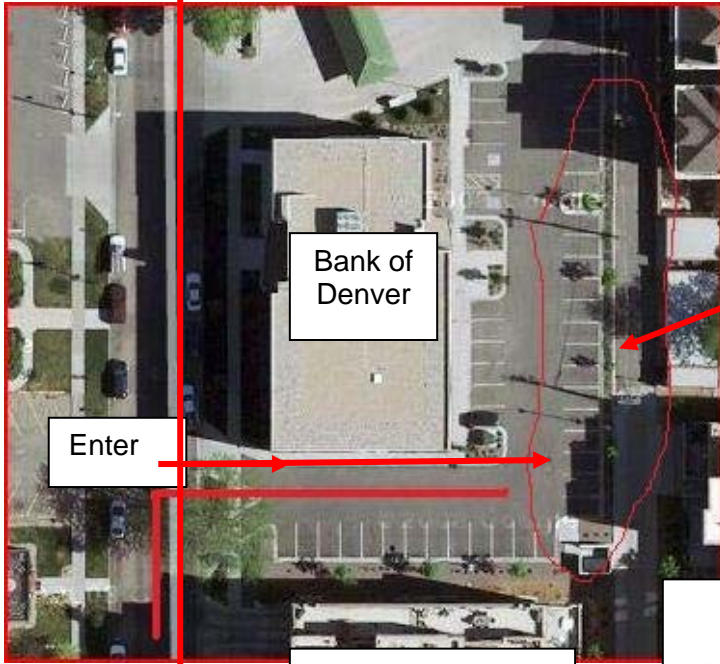

Additional Parking at the **Denver Turnverein**
 Click Here for Detailed Parking [Instructions](#)

17th

Bank of Denver

Assigned Parking spots

Enter

Legend

Follow Red Arrows for Bank Parking Available **ANY NIGHT** – Permit Required.

Follow Blue Arrows for Church Parking Available on **CONCERT NIGHTS** only – Permit Required.

Purple box is Fillmore Parking, available **ANY NON Concert** night. – No Permit necessary.

Residential Building

Residential Building

Assigned Parking spots

Church

16th

Clarkson

The Turnverein
1570 Clarkson St.

Stop-Get Pass/Permit

Fillmore Parking